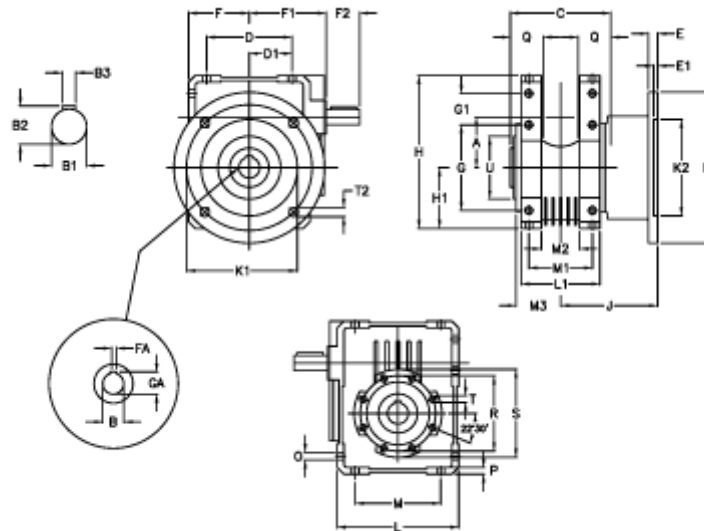

Article number: 3922075100400

Description: Worm gear with solid input shaft
W 75UF1-100-HS unassembled

Measures

A = 75.00	Description = W75 UF-xx-P71 B5	G1 = 46.5	L = 174	Q = 40
B = 30	E = 12	GA = 33.3	L1 = 104	R = 110
B1 = 19	E1 = 5	H = 220.5	M = 126	S = 125
B2 = 21.5	F = 87.0	H1 = 87.0	M1 = 82	T = M8x14
B3 = 6	F1 = 124.5	J = 111.0	M2 = 44	T2 = 12.5
C = 127	F2 = 40	K = 200	M3 = 58.5	U = 90
D = 109.5	FA = 8	K1 = 165	O = 10.5	
D1 = 46.5	G = 126	K2 = 130	P = 9	